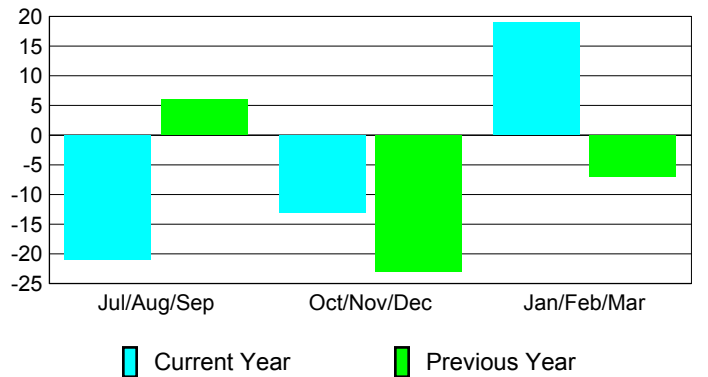

Membership Results
2009-2010

Membership
2008-2009

Month	Net Memb	Actual New	Actual Dropped	Gain/Loss of	Gain/Loss of
	Goal	Memb	Memb	Memb	Memb
Jul/Aug/Sep	-25	28	-49	-21	6
Oct/Nov/Dec	15	38	-51	-13	-23
Jan/Feb/Mar	45	56	-37	19	-7
Totals	35	122	-137	-15	-24

Membership Results 2009-2010

Goal, New, Dropped, Gain/Loss

Comparison of Membership Gain/Loss

Current Year Compared to the Previous Year

Gender Comparison 2009-2010