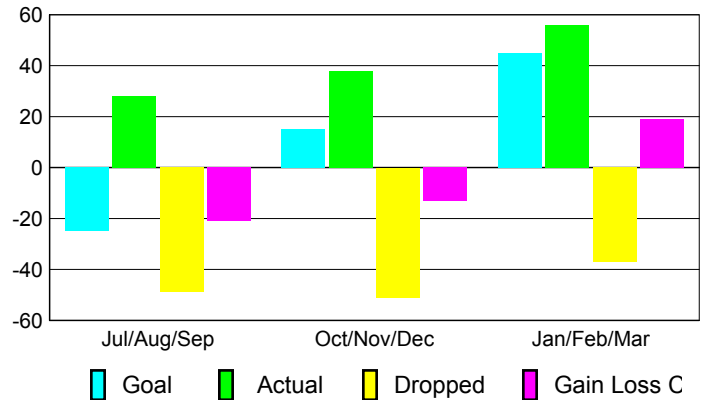

Membership Results 2009-2010

Goal, New, Dropped, Gain/Loss